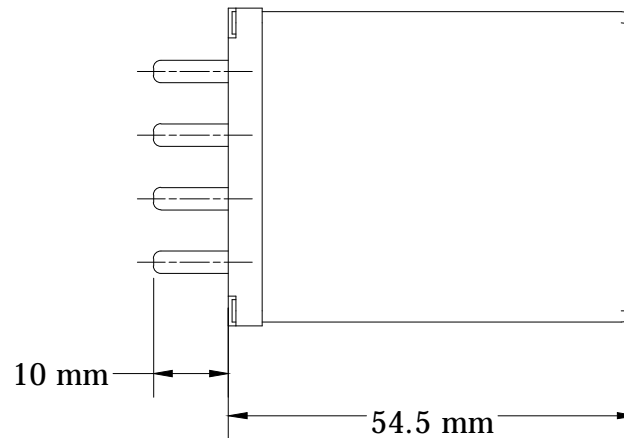

REVISIONS FOR DWG # 7I-R15\_4PDT

REV	CH.NO.	DESCRIPTION	DATE	REVISED BY
-	-	ORIGINAL DESIGN	07/21/15	ARON G

Interactive 3D Model

UNLESS OTHERWISE SPECIFIED  
 • ALL DIMENSIONS ARE IN MILLIMETERS  
 • THIRD ANGLE PROJECTION

• TOLERANCE	
XX	± 1.00mm
XX.X	± 0.50 mm
XX.XX	± 0.20 mm
ALL	± .XXmm

CIRTECH

This Drawing is the property of  
**Altrech Corp.**

35 Royal Road  
 Flemington NJ 08822-6000  
 (908) 806-9400 • Fax (908) 806-9490