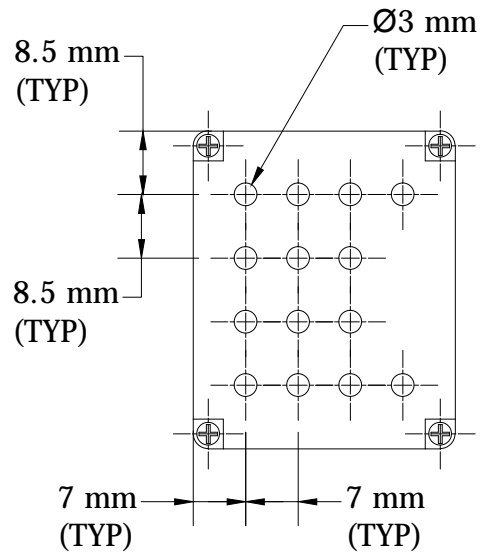

REVISIONS FOR DWG # 7I-R15\_4PDT

REV	CH.NO.	DESCRIPTION	DATE	REVISED BY
-	-	ORIGINAL DESIGN	07/21/15	ARON G

Interactive 3D Model

UNLESS OTHERWISE SPECIFIED  
 • ALL DIMENSIONS ARE IN MILLIMETERS  
 • THIRD ANGLE PROJECTION

• TOLERANCE	
XX	± 1.00mm
XX.X	± 0.50 mm
XX.XX	± 0.20 mm
ALL	± .XXmm

CIRTECH

This Drawing is the property of  
**Altrech Corp.**

35 Royal Road  
 Flemington NJ 08822-6000  
 (908) 806-9400 • Fax (908) 806-9490