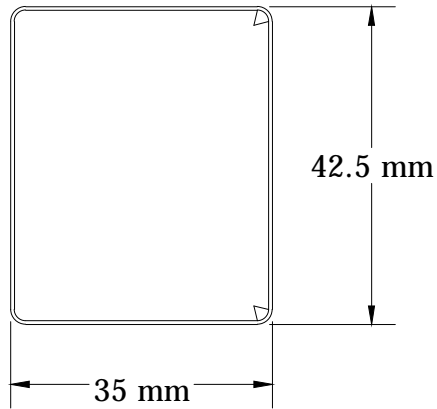

REVISIONS FOR DWG # 7I-R15\_4PDT

REV	CH.NO.	DESCRIPTION	DATE	REVISED BY
-	-	ORIGINAL DESIGN	07/21/15	ARON G

Interactive 3D Model

UNLESS OTHERWISE SPECIFIED  
 • ALL DIMENSIONS ARE IN MILLIMETERS  
 • THIRD ANGLE PROJECTION

• TOLERANCE	
XX	± 1.00mm
XX.X	± 0.50 mm
XX.XX	± 0.20 mm
ALL	± .XXmm

CIRTECH

This Drawing is the property of  
**Altrech Corp.**

35 Royal Road  
 Flemington NJ 08822-6000  
 (908) 806-9400 • Fax (908) 806-9490